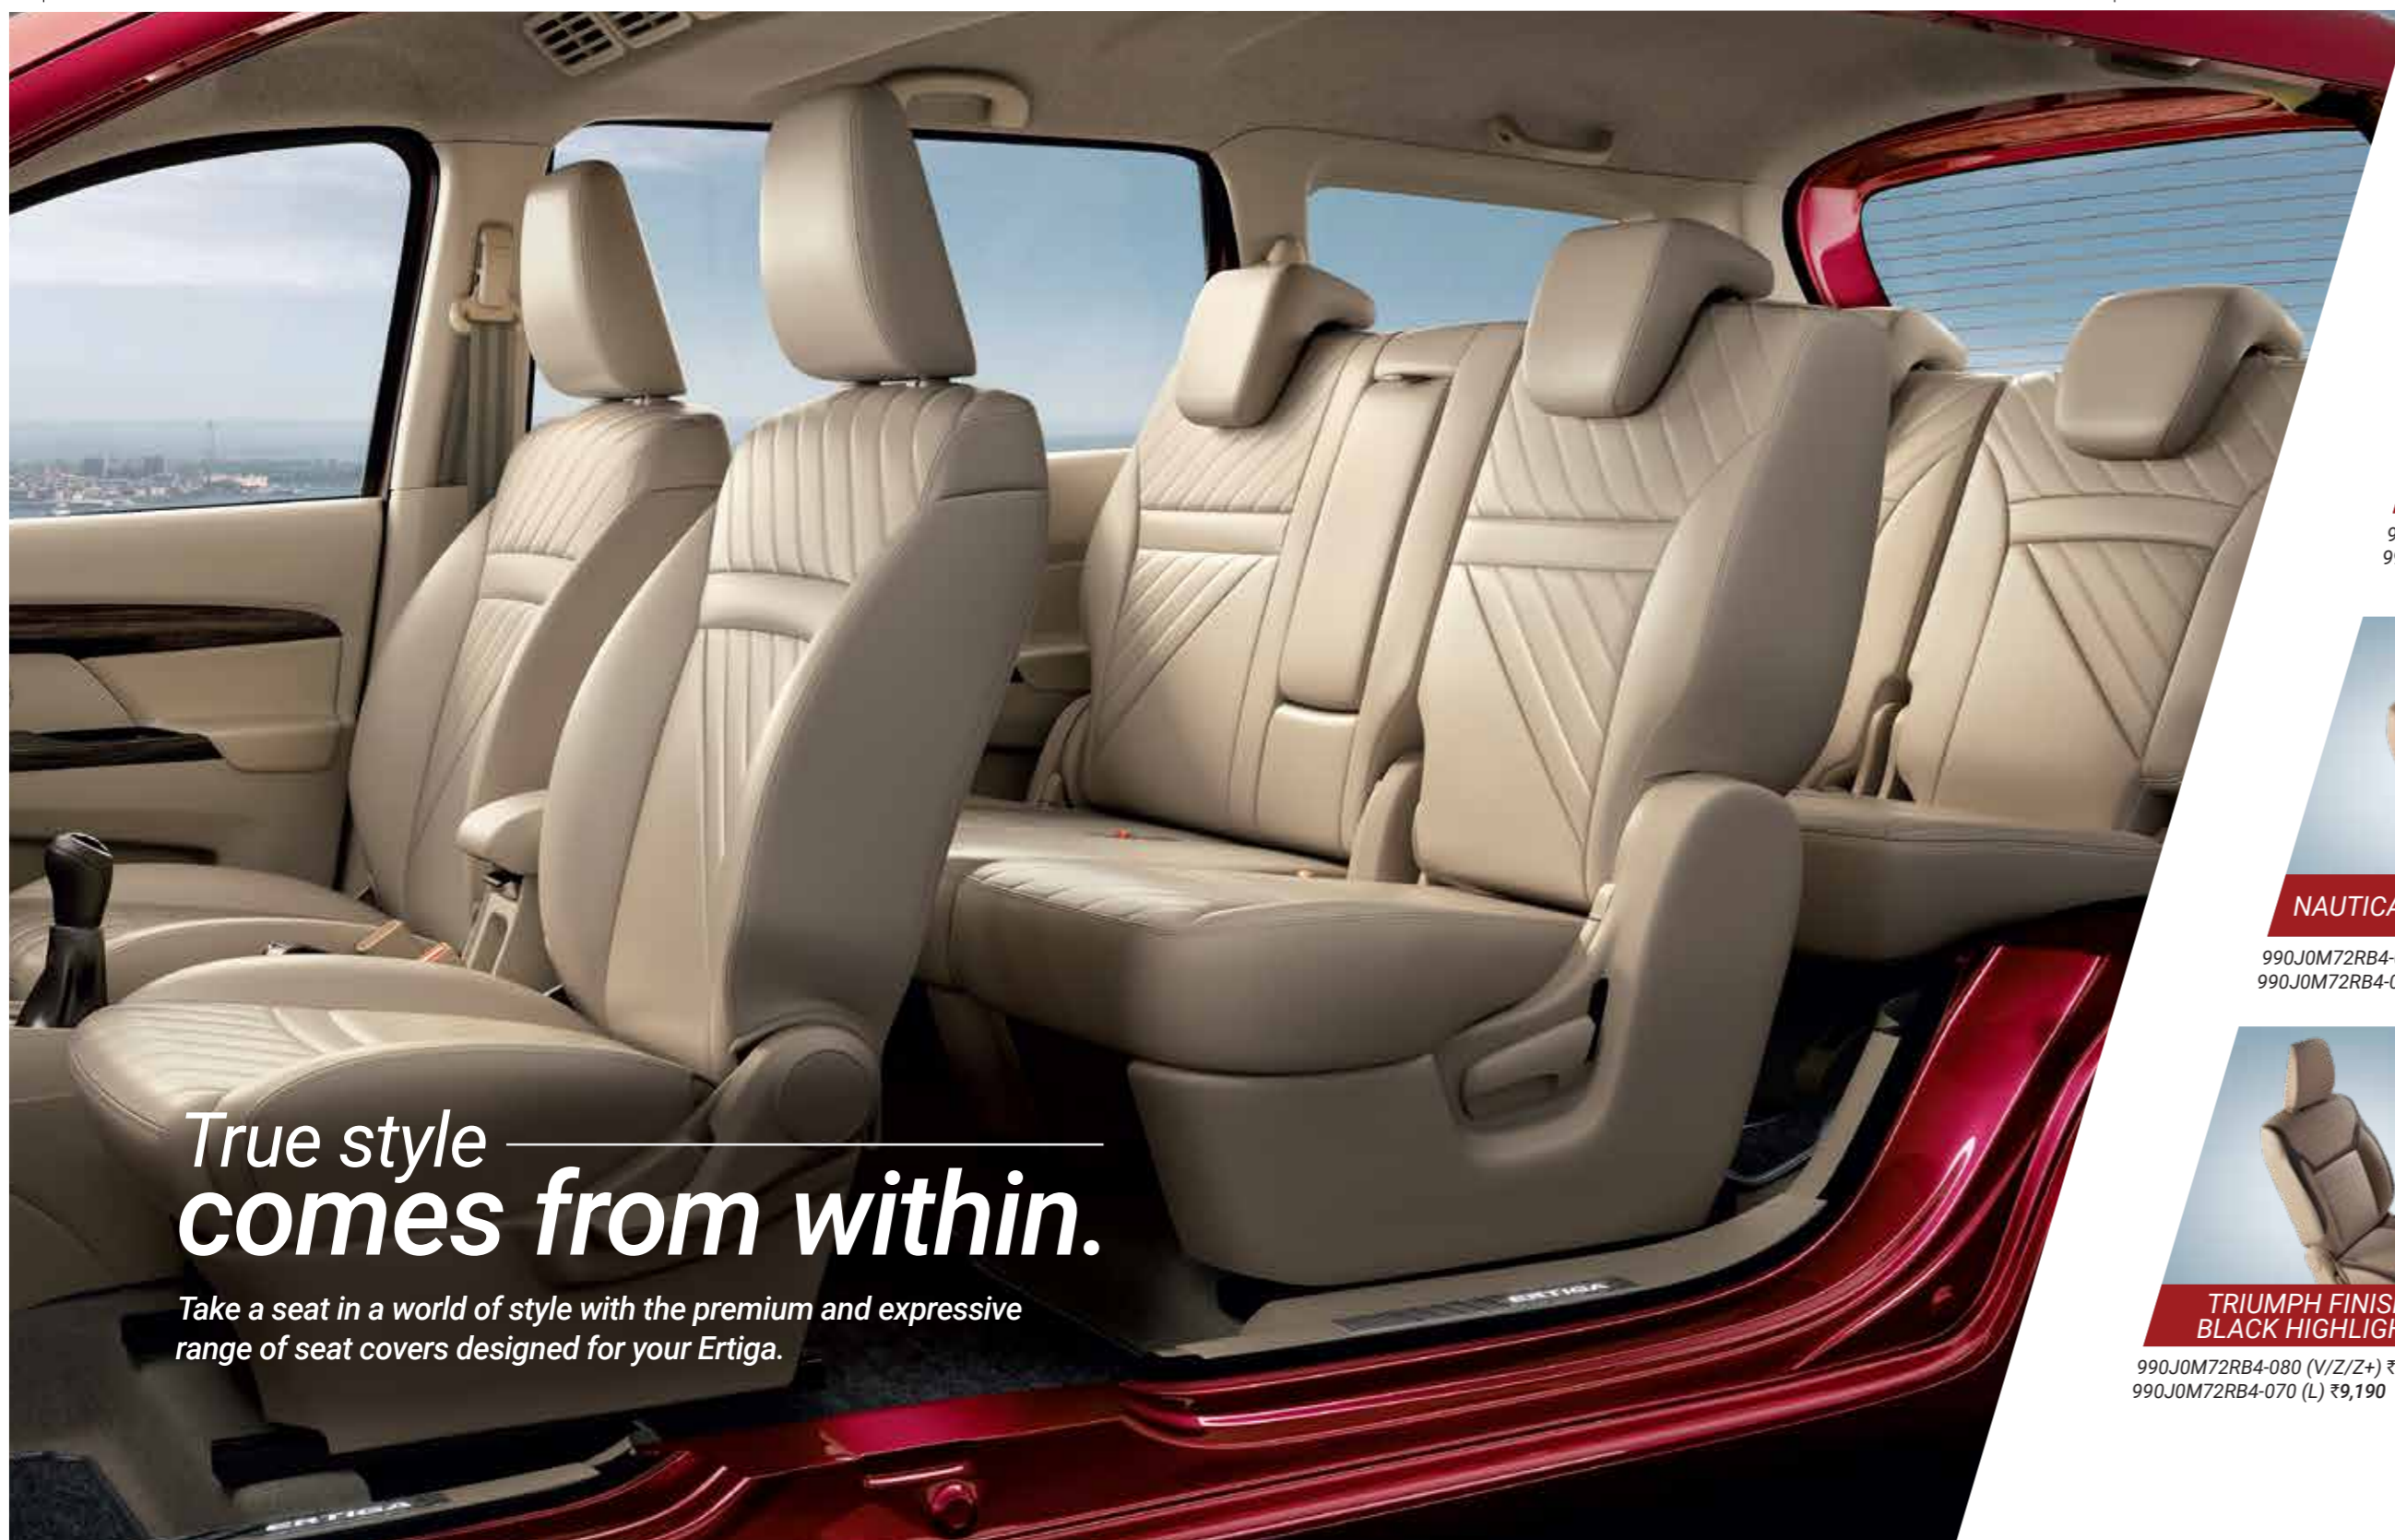

True style
comes from within.

Take a seat in a world of style with the premium and expressive range of seat covers designed for your Ertiga.

PREMIUM TRIAD LINING

990J0M72RB8-020 (V/Z/Z+) ₹9,990
990J0M72RB8-010 (L) ₹9,790